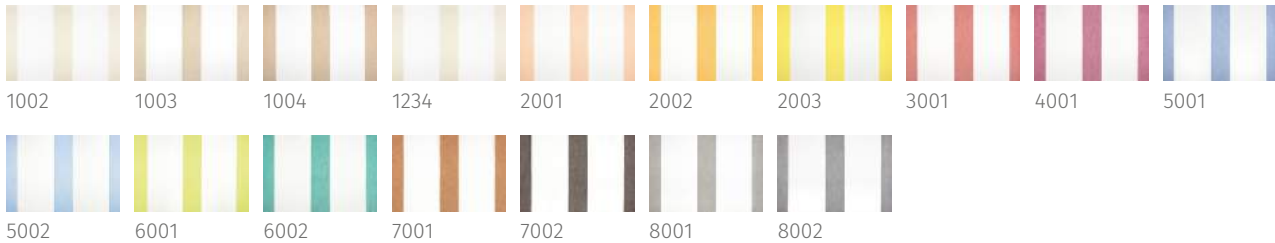

Abby DELILIGHT

Article Number 36926

Width	300 cm
Weight	104 g/m ²
Repeat	length approx. - cm, width approx. 22,5 cm
Composition	100% Polyester Trevira CS
Flame resistance	DIN 4102/B1, M1, BS 5867 TYP C, IMO Res. A471 (XII), EN 13773 ,
Light fastness	6
Wash fastness 40°C DIN EN ISO 105 C10	note 4-5
Wash fastness 60°C DIN EN ISO 105 C10	note 4-5
Fabric relaxing washing 40°C DIN EN ISO 6330 DIN EN ISO 5077	warp approx. +/-1%, weft approx. +/-1 %
Fabric relaxing washing 60°C DIN EN ISO 6330 DIN EN ISO 5077	warp approx. +/-2%, weft approx. +/-1 %
Fabric relaxing dry clean DIN EN ISO 3175-1	warp approx. +/-1%, weft approx. +/-1 %
Rub fastness DIN EN ISO 105-X12	dry: note 4-5, wet: note 4-5
Care	
Care Health & Care	
Other	Supplied with lead possible with a surcharge.